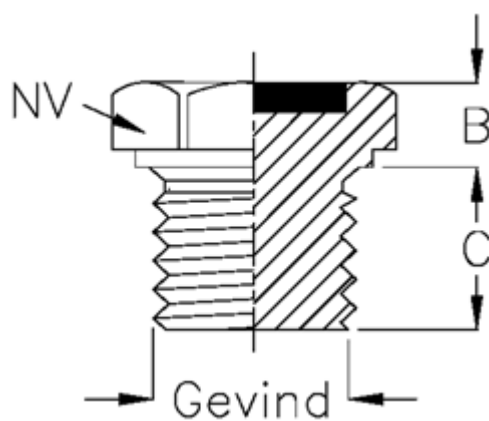

Article number: 21320461B

Description: Drain filling plug
Type 32A M14x1,5 ET.B (drain blue)

Measures

B = 6

C = 8

NV = 17

Thread = M14x1,5